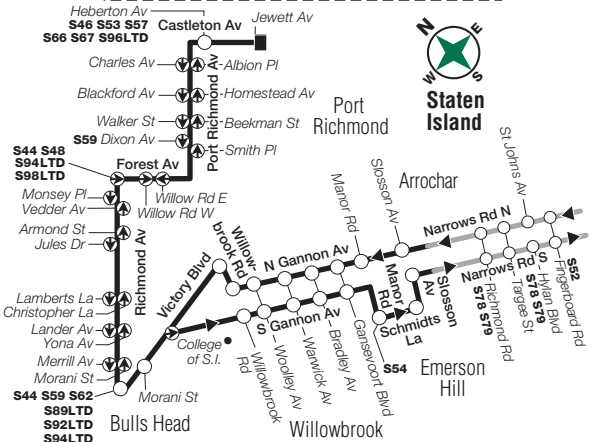

Map C

Grand Central Terminal
42 St/Lexington-Vanderbilt Aves

- MTA **METRO-NORTH**
Grand Central Terminal
- **(S 4 5 6 7)**
GRAND CENTRAL - 42 ST
- Bus Service:
M1 M2 M3 M4 M5 M42 M101 M102
M103 M104 Q32 M2LTD M101LTD
X27 X28 Weekday & Saturday: X17
Weekday: M1LTD M4LTD M5LTD
M98LTD X2 X5 X12 X14 X22 X25 X29
X30 X31 X37 X38 X42 X63 X64 X68

Manhattan

- (A C CHAMBERS ST)**
- (E WORLD TRADE CENTER)**
- (2 3 PARK PLACE PATH)**
- (R W CORTLANDT ST- Fulton St Northbound Only)**
- {(1 RECTOR ST) (R W RECTOR ST) at Greenwich St}**

via SI Expressway, Verrazano-Narrows Bridge and Brooklyn-Battery Tunnel

Staten Island

X10 LEGEND

- Terminal
- Off-Peak Service
- (A STATION NAME)** Subway Connection
- S46** Bus Transfer Point
- Express Bus Stop
- ▶** Stops in direction indicated

For subway and rail station accessibility, please see The Map, subway timetables, www.mta.info, or www.triplanner.mta.info.