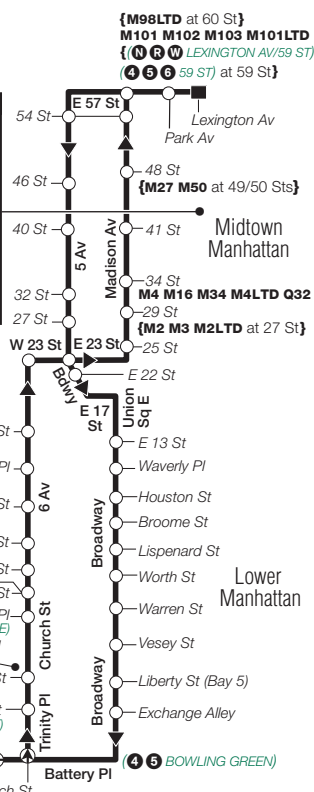

Map C

Grand Central Terminal
42 St/Lexington-Vanderbilt Aves

- MTA **METRO-NORTH**
Grand Central Terminal
- **(S 4 5 6 7)**
GRAND CENTRAL - 42 ST
- Bus Service:
M1 M2 M3 M4 M5 M42 M101 M102
M103 M104 Q32 M2LTD M101LTD
X27 X28 Weekday & Saturday: X17
Weekday: M1LTD M4LTD M5LTD
M98LTD X2 X5 X12 X14 X22 X25 X29
X30 X31 X37 X38 X42 X63 X64 X68

Manhattan

- (A C CHAMBERS ST)**
- (E WORLD TRADE CENTER)**
- (2 3 PARK PLACE PATH)**
- (R W CORTLANDT ST- Fulton St Northbound Only)**
- {(1 RECTOR ST) (R W RECTOR ST) at Greenwich St}**

via SI Expressway, Verrazano-Narrows Bridge and Brooklyn-Battery Tunnel

Staten Island

X10 LEGEND

- Terminal
- Off-Peak Service
- (A STATION NAME)** Subway Connection
- S46** Bus Transfer Point
- Express Bus Stop
- ▶** Stops in direction indicated

For subway and rail station accessibility, please see The Map, subway timetables, www.mta.info, or www.triplanner.mta.info.