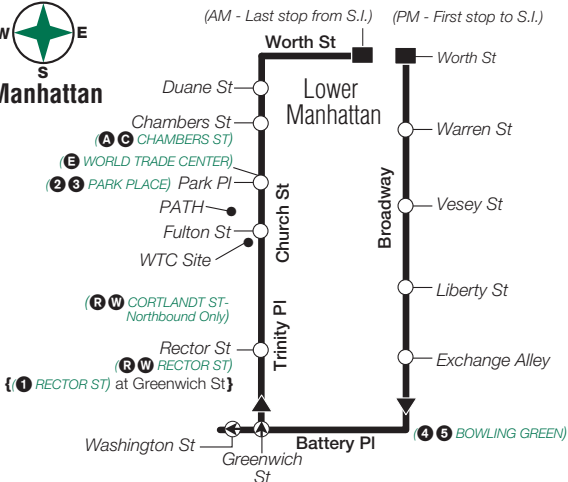

X11

via SI Expwy, Verrazano-Narrows Bridge and Brooklyn-Battery Tunnel

Buses travel via SI Expwy Exclusive Bus Lane.

X11 LEGEND

- Terminal
- Express Bus Stop
- (A STATION NAME) Subway Connection
- S54 Bus Transfer Point
- ➡ Stops in direction indicated

For subway and rail station accessibility, please see The Map, subway timetables, www.mta.info, or www.tripplanner.mta.info.

For travel information, call 718 330-1234
or visit www.mta.info

xp010c10025_cs