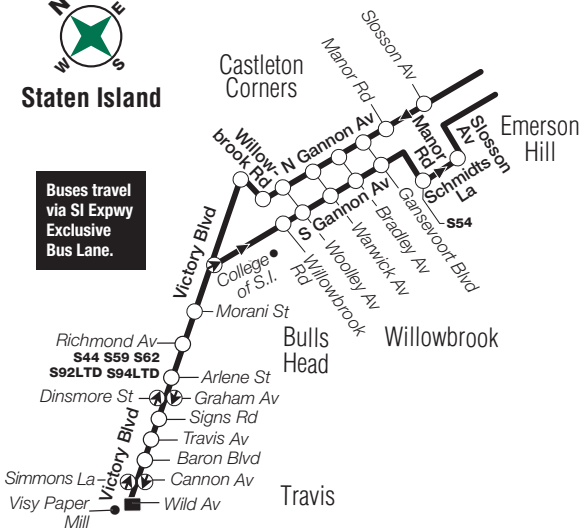

X11

via SI Expwy, Verrazano-Narrows Bridge and Brooklyn-Battery Tunnel

Buses travel via SI Expwy Exclusive Bus Lane.

X11 LEGEND

- Terminal
- Express Bus Stop
- (A STATION NAME) Subway Connection
- S54 Bus Transfer Point
- ➡ Stops in direction indicated

For subway and rail station accessibility, please see The Map, subway timetables, www.mta.info, or www.tripplanner.mta.info.

For travel information, call 718 330-1234
or visit www.mta.info

xp010c10025_cs